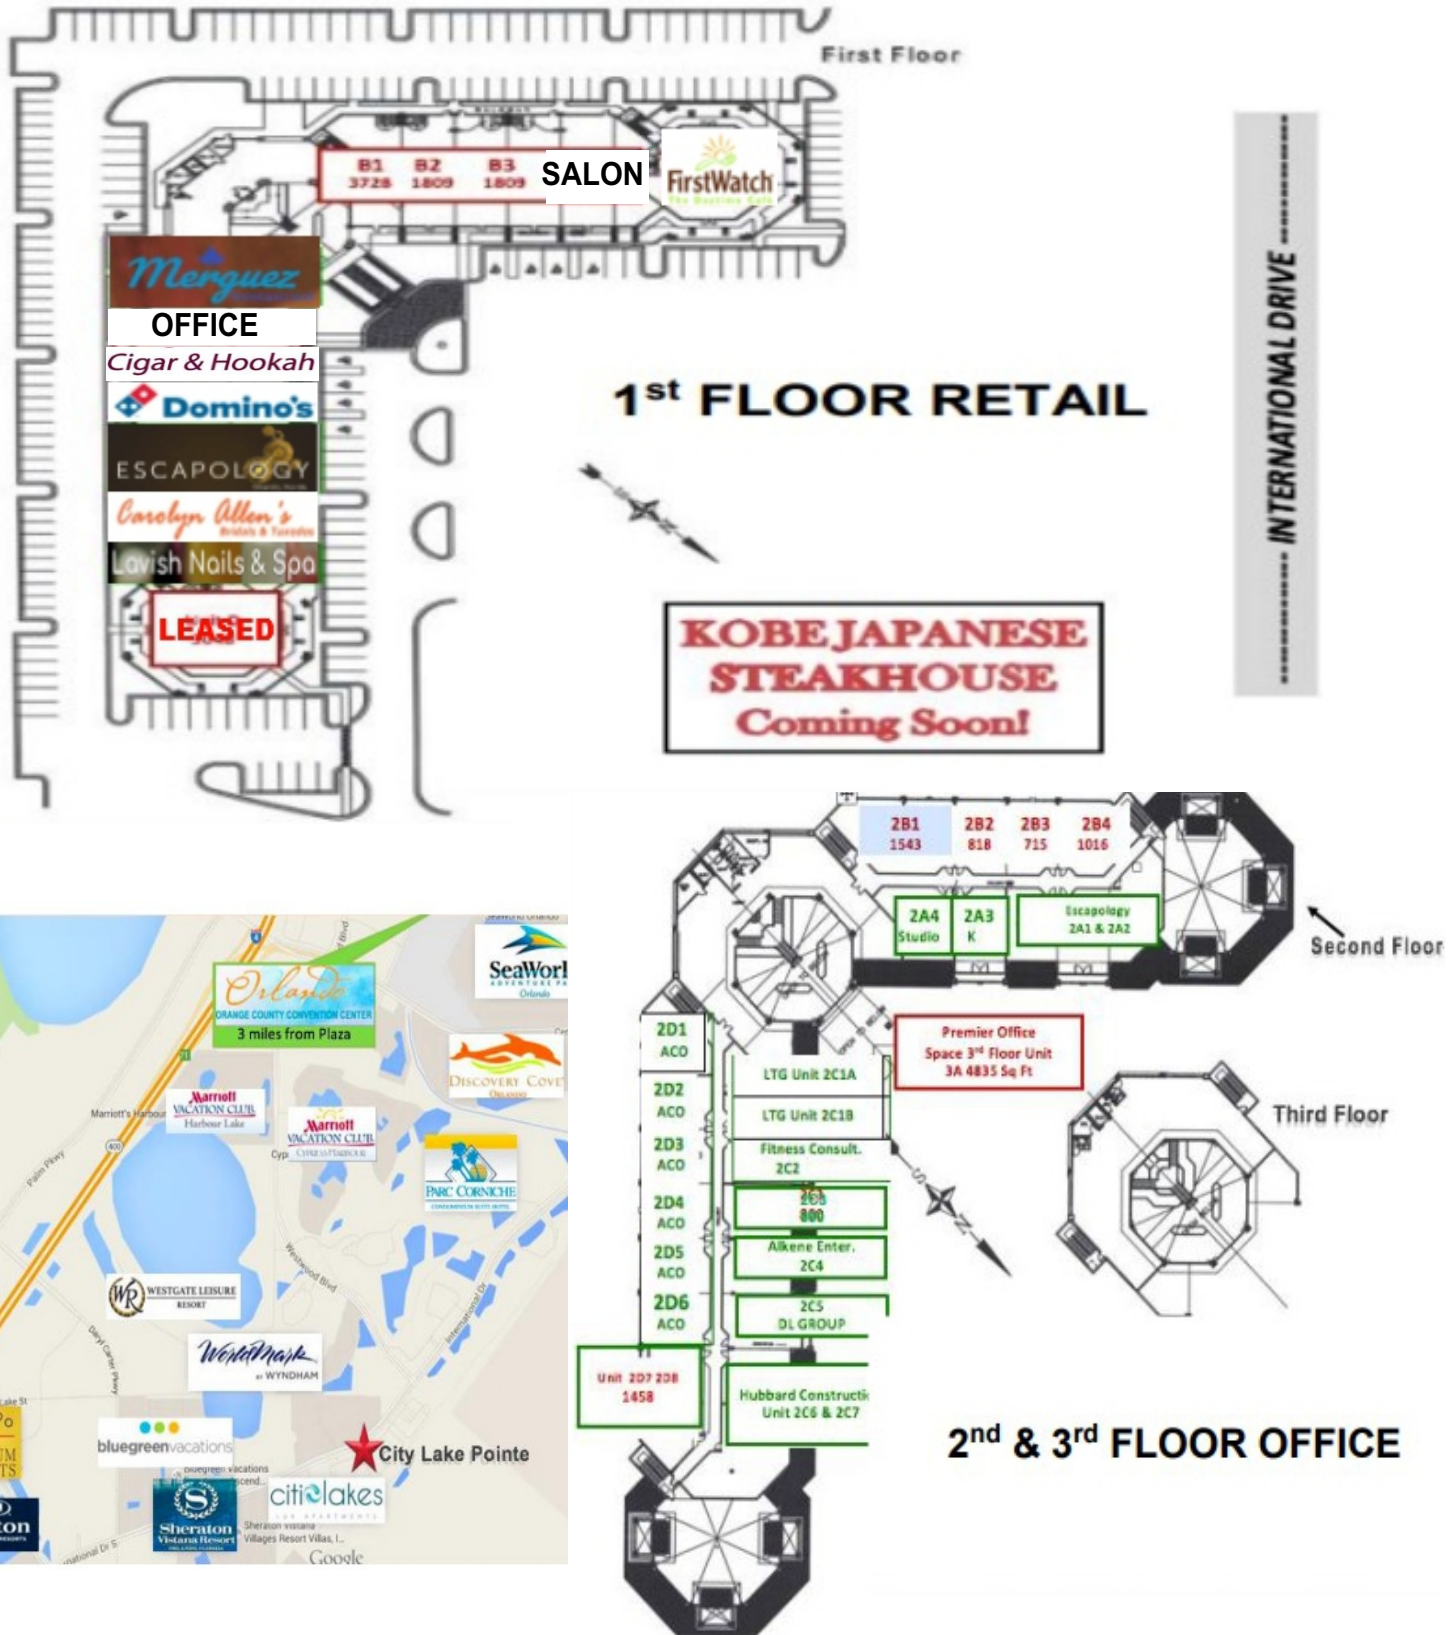

I-DRIVE, ORLANDO, FL

CITY LAKE POINTE — RETAIL & OFFICE FOR LEASE

11951 International Dr, Orlando, FL 32821

Cabot "CJ" Jaffee
407-493-6075
cj@blurockcommercial.com

Gradon Willard
321-287-1322
gradon@blurockcommercial.com

3408 South Orange Ave.
Suite B
Orlando, FL 32806
www.blurockcommercial.com